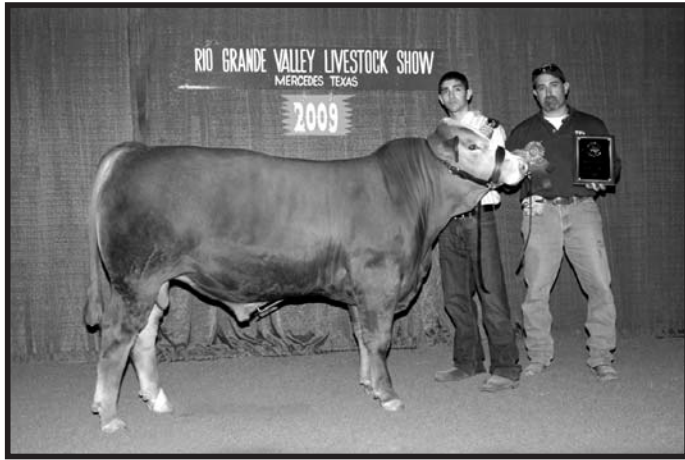

SIMMENTAL DIVISION

Steven Salinas, La Feria 4-H, exhibited the 2009 Rio Grande Valley Livestock Show Grand Champion Simmental Bull, Mr. El Rey Valient 01U. Kelly Garrett, DeWitt County 4-H, exhibited the 2009 Rio Grande Valley Livestock Show Grand Champion Simmental Female, KSSR Dazzle T860.

The Rio Grande Valley Livestock Show will provide Premiums for this Division based on Premium Schedule on page 171.

Entries must be purebred Simmental and registered with the American Simmental Association. Cattle not old enough to be eligible for registration must be accompanied by a completed Application for Registration (Herd Handler).