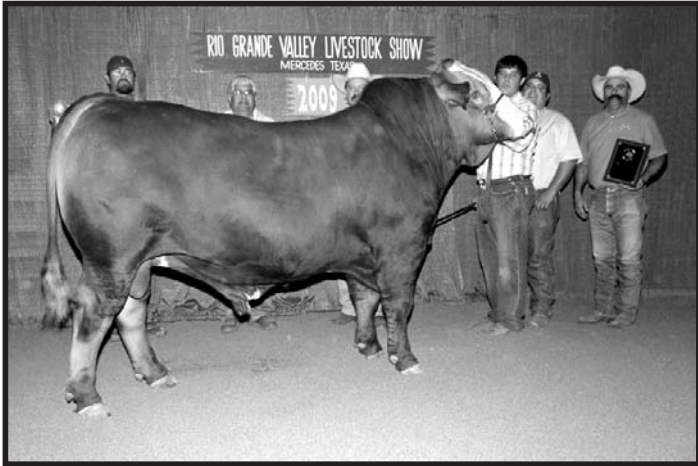

## SIMBRAH DIVISION

*The 2009 Rio Grande Valley Livestock Show Grand Champion Simbrah Bull, LMC No Limit 5S/317, was exhibited by Aaron Gonzalez, McAllen Memorial FFA. The 2009 Rio Grande Valley Livestock Show Grand Champion Simbrah Female, LN Daisy Doll U16, was exhibited by Rising Sun Ranch, Edinburg, TX.*

### SPECIAL RULES

1. Entries in this Division must be Purebred Simbrah (5/8 Simmental - 3/8 Brahman).
2. Animals to be eligible to be shown must be registered with American Simmental Association
3. No foreign objects can be attached in a manner to alter an animal's conformation or appearance.