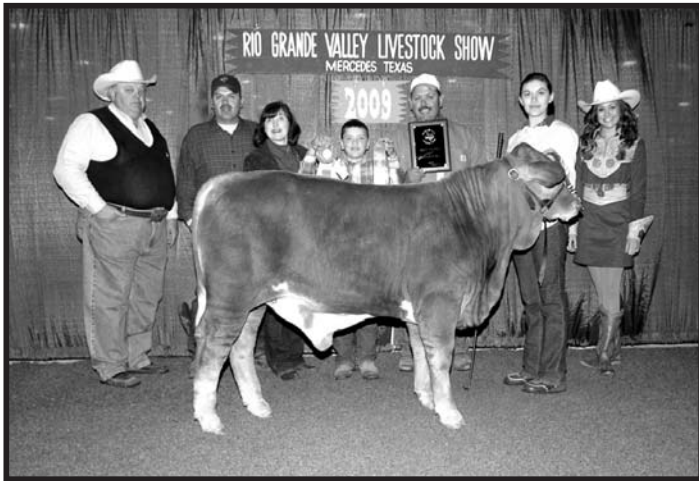

## BEEFMASTER

The 2009 Rio Grande Valley Livestock Show Grand Champion Beefmaster Bull, *Sir Excellence 17/8*, was exhibited by Katarina Rodriguez, a member of Cactus Country 4-H. The 2009 Rio Grande Valley Livestock Show Grand Champion Beefmaster Female, *Magic Sugar 805*, was exhibited by Evan Forshage, a Sharyland 4-H member.

The Rio Grande Valley Livestock Show will provide Premiums for this Division based on Premium Schedule on page 171.