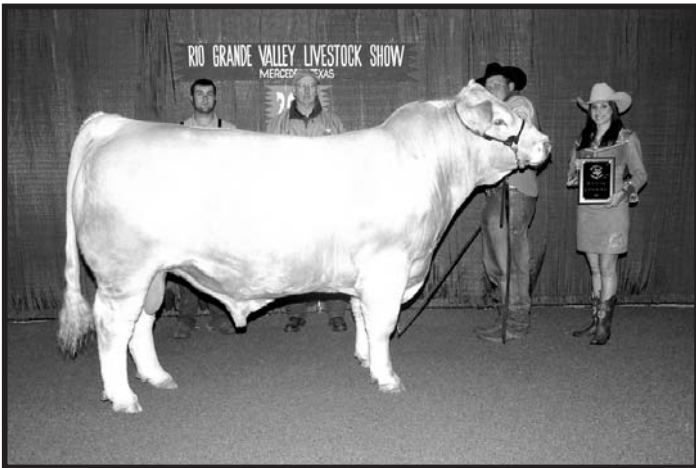

### Division A

Registered American Breed animals not shown in any other breeding cattle division are eligible to be shown in this division. All animals must be registered in their respective breed associations in the exhibitor's name.

*Cody Munoz, Santa Rosa FFA, exhibited the 2009 Rio Grande Valley Livestock Show Grand Champion Bull, Mr. Double T's Southern Royal 28/7, A Red Brangus. Ivan Garza, Edcouch Elsa FFA, exhibited the 2009 Rio Grande Valley Livestock Show Grand Champion American Breed Cross Female, LMC Sarina 35/202.*

*Liefeste Cattle Service (owner Bar J Charolais), Cameron, TX, exhibited, the 2009 Rio Grande Valley Livestock Show Grand Champion All Other Breeds Bull, M6 7M Madrid 701, a Charolais. Morgan Thomas, Lyford FFA, exhibited the 2009 Rio Grande Valley Livestock Show Grand Champion All Other Breeds Female, Mat Dorthea 7226P, a Charolais.*