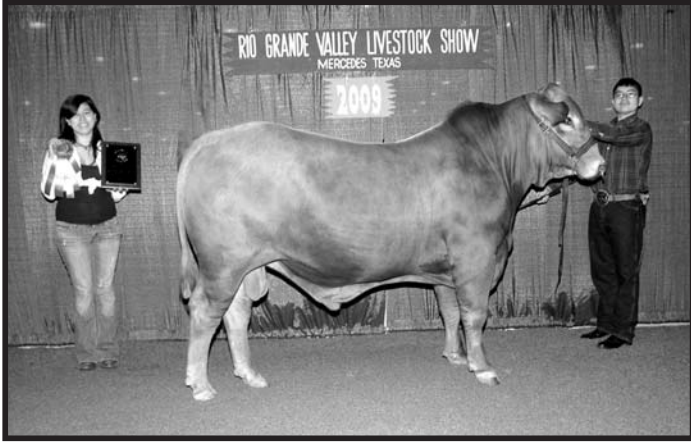

## ALL OTHER BREEDS DIVISION

### Division A

Registered American Breed animals not shown in any other breeding cattle division are eligible to be shown in this division. All animals must be registered in their respective breed associations in the exhibitor's name.

*Cody Munoz, Santa Rosa FFA, exhibited the 2009 Rio Grande Valley Livestock Show Grand Champion Bull, Mr. Double T's Southern Royal 28/7, A Red Brangus. Ivan Garza, Edcouch Elsa FFA, exhibited the 2009 Rio Grande Valley Livestock Show Grand Champion American Breed Cross Female, LMC Sarina 35/202.*

*Liefeste Cattle Service (owner Bar J Charolais), Cameron, TX, exhibited, the 2009 Rio Grande Valley Livestock Show Grand Champion All Other Breeds Bull, M6 7M Madrid 701, a Charolais. Morgan Thomas, Lyford FFA, exhibited the 2009 Rio Grande Valley Livestock Show Grand Champion All Other Breeds Female, Mat Dorthea 7226P, a Charolais.*