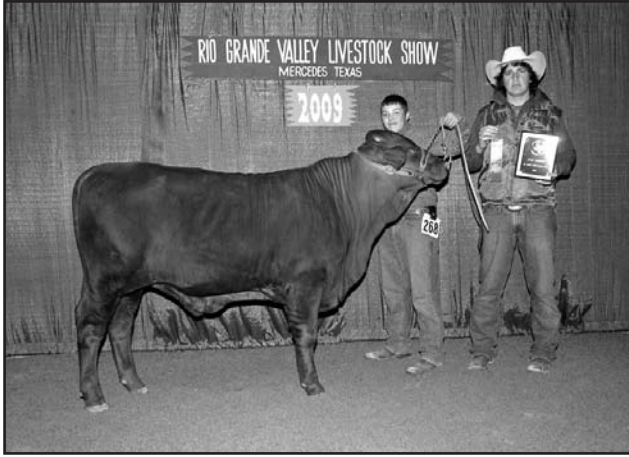

## TEXAS STATE CHAMPION JR. SANTA GERTRUDIS SHOW

The 2009 Rio Grande Valley Livestock Show Grand Champion Jr. Santa Gertrudis Bull, Chilo 10/8 was exhibited by Michael Flores, a member of Edinburg FFA. Sonia Lazo exhibited the 2009 Rio Grande Valley Livestock Show Grand Champion Jr. Santa Gertrudis Female, Sweet Pea 13/8. Sonia is a member of Kingwood FFA.

### SPECIAL RULES

1. All animals must be individually identified by tattoo, numerical firebrand or freeze brand.
2. All animals must be exhibited with the hair brushed down on the entire body, legs and tail, and with no foreign objects attached to the animals in a manner as to alter the animal's conformation or change its appearance.
3. Best of Polled Class - All animals that are eligible to be show as Polled will automatically be eligible to be entered. A separate entry application will not be required, however animals must have been shown in a regular class to be eligible to compete for Best of Polled.

## TEXAS STATE SUPREME CHAMPION SANTA GERTRUDIS SHOW

To follow immediately after Texas State Champion Santa Gertrudis Jr. Show.

**San Jose Ranch, Kingsville, TX**, will present a cash award and a belt buckle to the exhibitor of the Texas State Supreme Champion Female (Grand Champion Female from Open & Jr. Shows will compete)