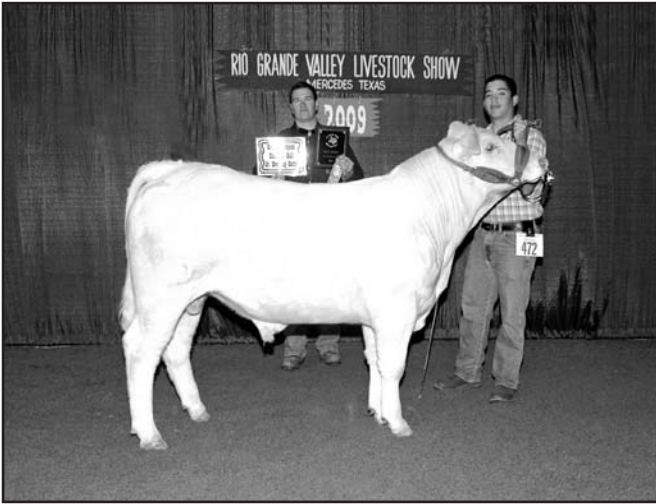

## JR. CHAROLAIS DIVISION

*Chuy 10, the 2009 Rio Grande Valley Livestock Show Grand Champion Jr. Charolais Bull was exhibited by Cesar Vela, member of McAllen Rowe FFA. The 2009 Rio Grande Valley Livestock Show Grand Champion Jr. Charolais Female, Da Miss Marion 728PET, was exhibited by Morgan Thomas, a Lyford FFA member.*

### SPECIAL

**Wheaton Farms, Ruth Wheaton**, Sebastian, Texas, will present a plaque to the exhibitor of the Grand Champion Female of this division in memory of C. W. Wheaton.