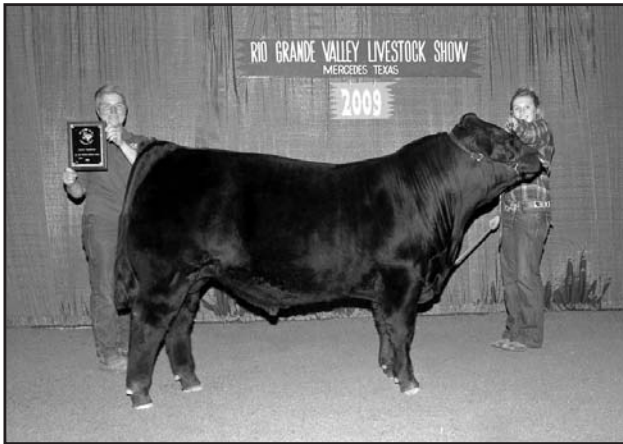

JR. ALL OTHER BREEDS DIVISION

Division A

Registered American Breed animals not shown in any other breeding cattle division are eligible to be shown in this division. All animals must be registered in their respective breed associations in the exhibitor's name.

Shelby McCoy, McAllen FFA, exhibited the 2009 Rio Grande Valley Livestock Show Grand Champion Jr. American Breeds Bull, LMC Goliath T-2, a Simbrah X Braunvieh. The 2009 Rio Grande Valley Livestock Show Grand Champion Jr. American Breeds Female, Freda 4/6, was exhibited by David Trevino, a McAllen FFA member.

The 2009 Rio Grande Valley Livestock Show Grand Champion Jr. All Other Breeds Bull, a Limousin, Brems Corvette 841U, was exhibited by Heather Kosub, an East Central FFA member. The 2009, Rio Grande Valley Livestock Show Grand Champion Jr. All Other Breeds Female, a Red Angus, Sign Duette's Tanika 706T, was exhibited by Morgan Thomas, a Lyford FFA member.