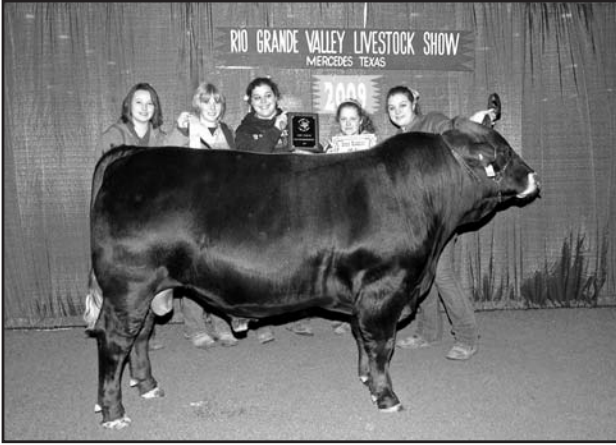

JR. ALL OTHER BREEDS DIVISION

Division A

Registered American Breed animals not shown in any other breeding cattle division are eligible to be shown in this division. All animals must be registered in their respective breed associations in the exhibitor's name.

Shelby McCoy, McAllen FFA, exhibited the 2009 Rio Grande Valley Livestock Show Grand Champion Jr. American Breeds Bull, LMC Goliath T-2, a Simbrah X Braunvieh. The 2009 Rio Grande Valley Livestock Show Grand Champion Jr. American Breeds Female, Freda 4/6, was exhibited by David Trevino, a McAllen FFA member.

The 2009 Rio Grande Valley Livestock Show Grand Champion Jr. All Other Breeds Bull, a Limousin, Brems Corvette 841U, was exhibited by Heather Kosub, an East Central FFA member. The 2009, Rio Grande Valley Livestock Show Grand Champion Jr. All Other Breeds Female, a Red Angus, Sign Duette's Tanika 706T, was exhibited by Morgan Thomas, a Lyford FFA member.